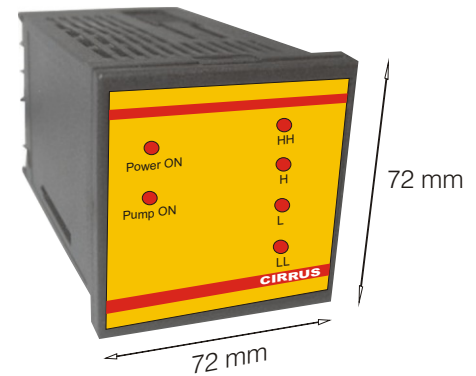

Description

CLS2-C level controller is a versatile used compact level controller unit which can be configured with optional Cirrus level sensors & switches for level controlling. Separate supplied level sensor having Low & High level set points can be wired to this controller unit and relay outputs are achieved in these controllers, which can be further used for controlling of pump, dry run protection or alarm etc. One main control Relay has in-built hold-on circuitry arrangement & gets ON upon reaching low level & gets OFF upon reaching high level. Relay re-energises again only when low level reaches inside the tank.

Controller is of DIN rail mounting or panel mounting design, can be mounted on DIN rails inside panels or on front side of panel doors by making a suitable cutout, alternately can be wall mounted though mounting holes provided at its side. LED indications are provided on its front, for level indication, Relay-ON & Power-ON indications. Due to its compact size, efficient electronics arrangement it is widely used with different level sensors for level controlling inside tanks. Relay output can be configured by client to the pump motor's starter control panel or contactor coils.

Specification

MODEL	CLS2 - C
Mounting	DIN RAIL / Panel Mounting
Contact output	Potential free contact relays
Contact rating	SPDT, 5 Amp.
Power supply	230 V AC
Input	From level sensor - (level sensors optional)

1. Controller (Panel Mounted) Model : CLS2-CP

2. Controller (DIN Rail Mounted) Model : CLS2-CD

Model Selection

Above Controller does not include Level sensors. Cirrus Level sensors can be optionally purchased separately. Separate level sensor with low & high level sensing points to be connected to the input terminals of above controller