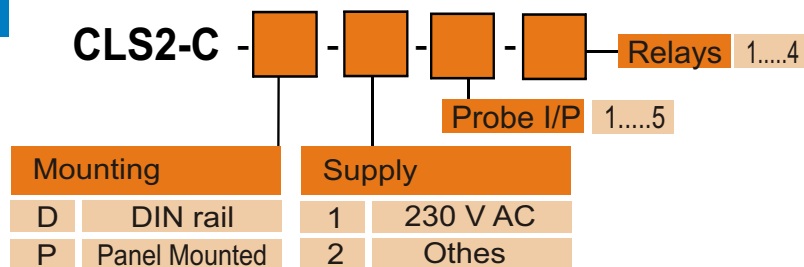

Description

CLS2-C level controller is a versatile used compact level controller unit which can be configured with optional Cirrus level sensors & switches for level controlling. Separate supplied level sensor having Low & High level set points can be wired to this controller unit and relay outputs are achieved in these controllers, which can be further used for controlling of pump, dry run protection or alarm etc. One main control Relay has in-built hold-on circuitry arrangement & gets ON upon reaching low level & gets OFF upon reaching high level. Relay re-energises again only when low level reaches inside the tank.

Controller is of DIN rail mounting or panel mounting design, can be mounted on DIN rails inside panels or on front side of panel doors by making a suitable cutout, alternately can be wall mounted though mounting holes provided at its side. LED indications are provided on its front, for level indication, Relay-ON & Power-ON indications. Due to its compact size, efficient electronics arrangement it is widely used with different level sensors for level controlling inside tanks. Relay output can be configured by client to the pump motor's starter control panel or contactor coils.

Specification

MODEL	CLS2 - C
Mounting	DIN RAIL / Panel Mounting
Contact output	Potential free contact relays
Contact rating	SPDT, 5 Amp.
Power supply	230 V AC
Input	From level sensor - (level sensors optional)

1. Controller (Panel Mounted) Model : CLS2-CP

2. Controller (DIN Rail Mounted) Model : CLS2-CD

Model Selection

Above Controller does not include Level sensors. Cirrus Level sensors can be optionally purchased separately. Separate level sensor with low & high level sensing points to be connected to the input terminals of above controller