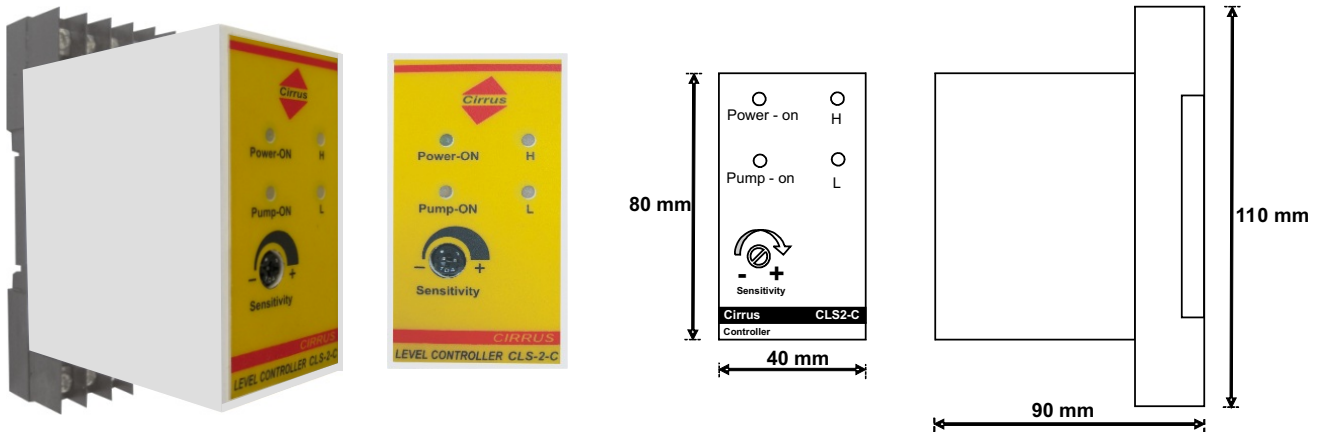

2. Controller (DIN Rail Mounted) Model : CLS2-CD

Model Selection